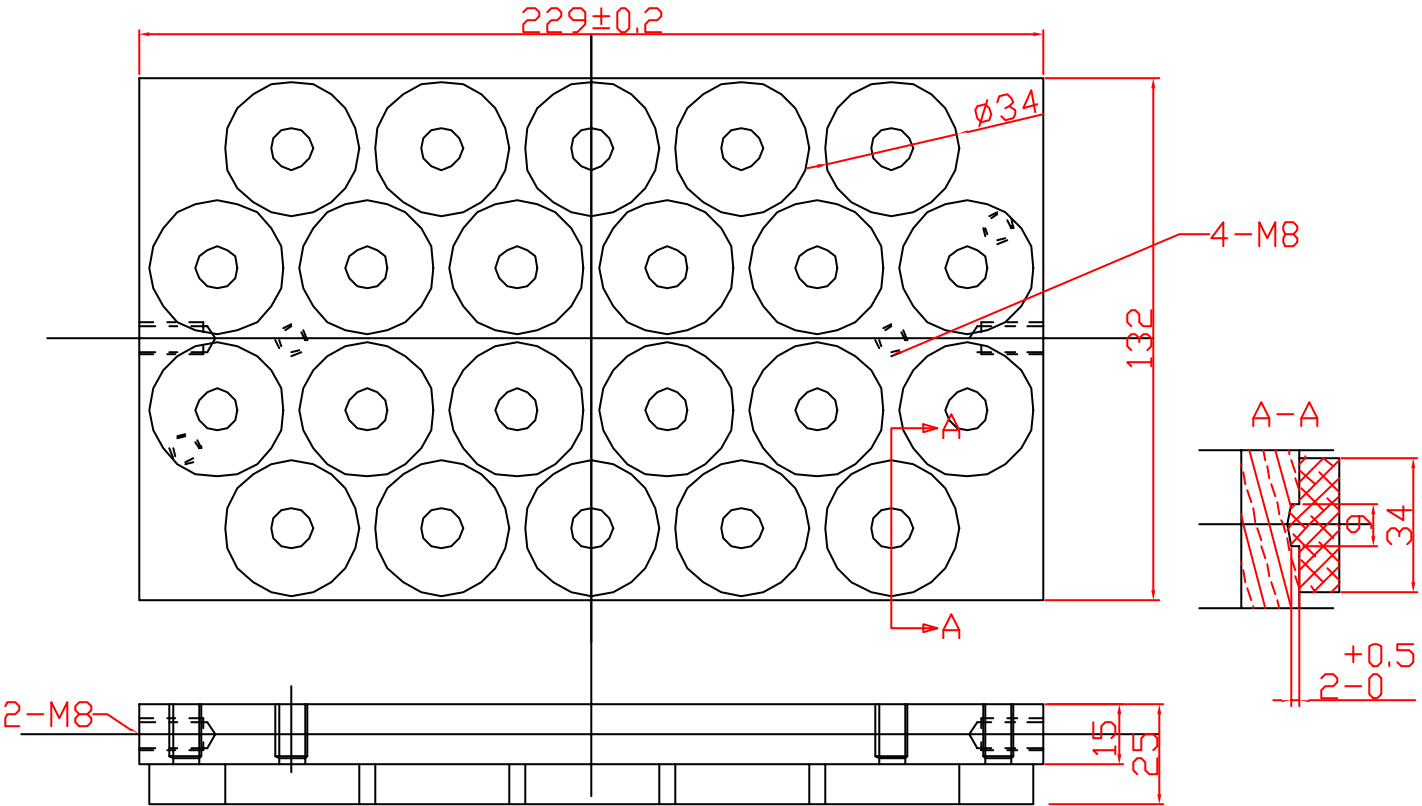

# INDUSTRIAL CLUTCH PARTS LTD

Industrial Clutch Parts Ltd  
Telephone: +44 (0) 1663 734 627  
Email: sales@icpltd.co.uk, Website: www.icpltd.co.uk