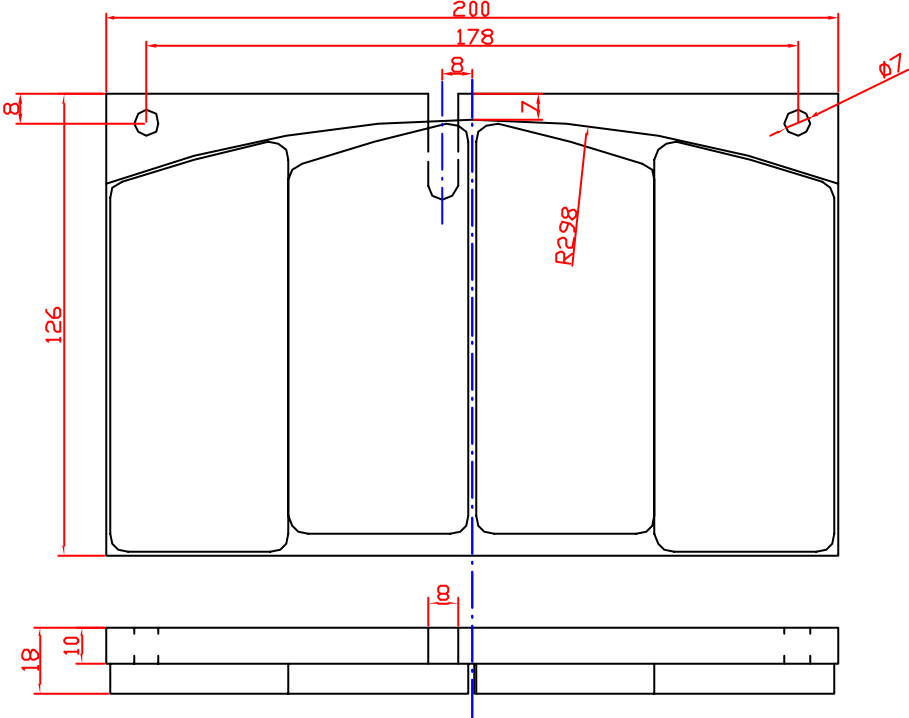

INDUSTRIAL CLUTCH PARTS LTD

Industrial Clutch Parts Ltd
Telephone: +44 (0) 1663 734 627
Email: sales@icpltd.co.uk, Website: www.icpltd.co.uk