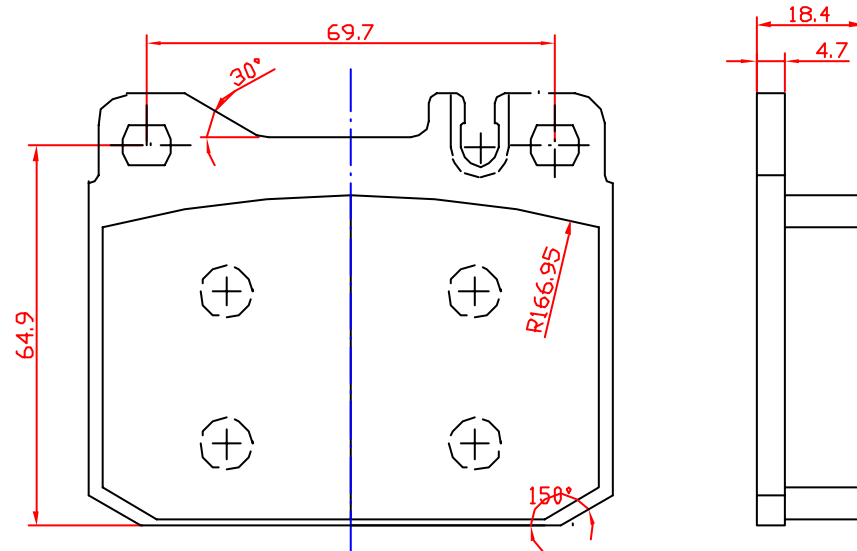

INDUSTRIAL CLUTCH PARTS LTD

Industrial Clutch Parts Ltd
Telephone: +44 (0) 1663 734 627
Email: sales@icpltd.co.uk, Website: www.icpltd.co.uk