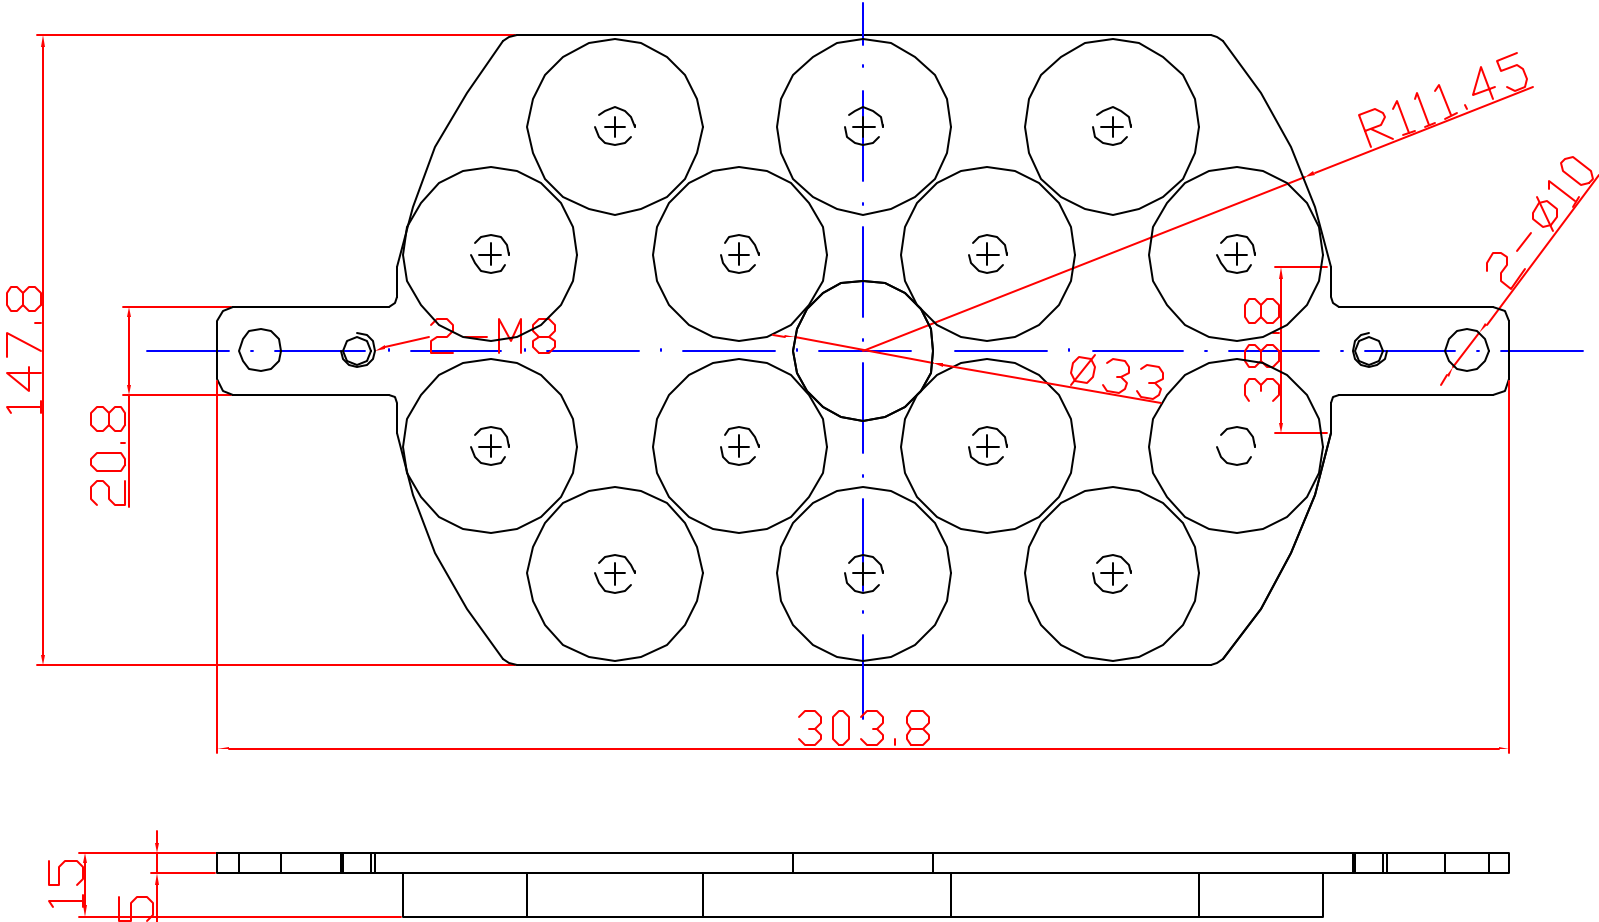

# INDUSTRIAL CLUTCH PARTS LTD

Industrial Clutch Parts Ltd  
Telephone: +44 (0) 1663 734 627  
Email: sales@icpltd.co.uk, Website: www.icpltd.co.uk