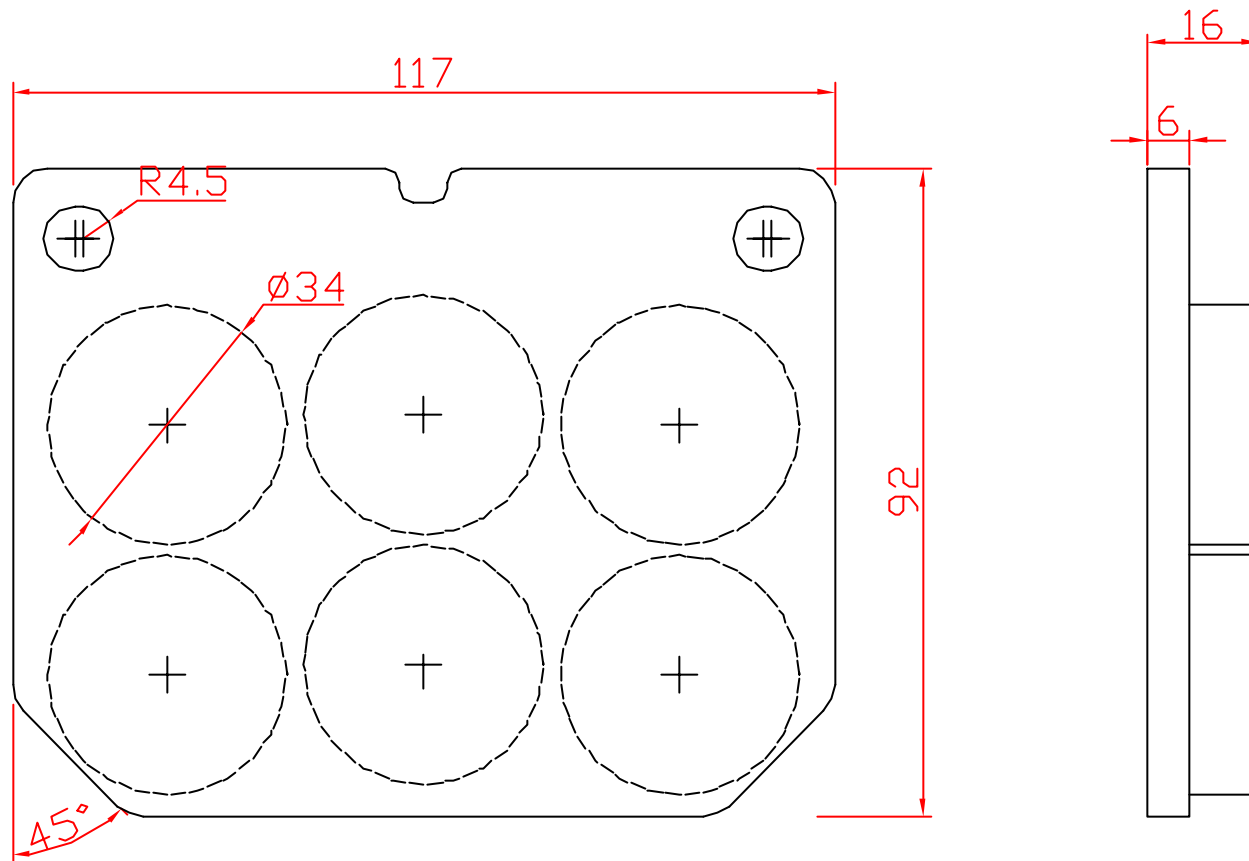

INDUSTRIAL CLUTCH PARTS LTD

Industrial Clutch Parts Ltd
Telephone: +44 (0) 1663 734 627
Email: sales@icpltd.co.uk, Website: www.icpltd.co.uk