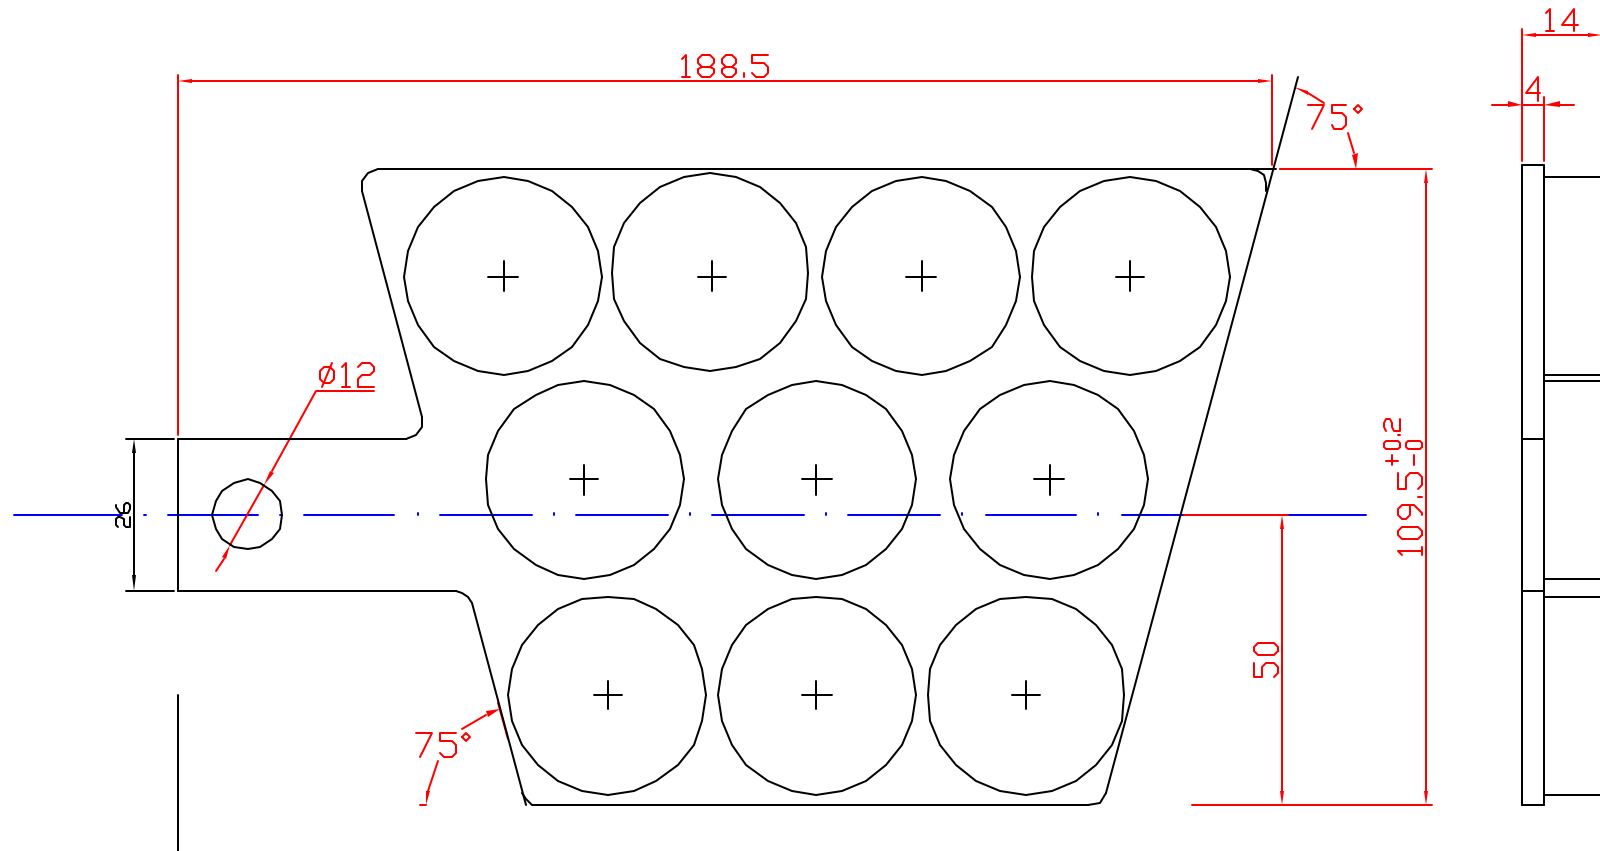

INDUSTRIAL CLUTCH PARTS LTD

Industrial Clutch Parts Ltd
Telephone: +44 (0) 1663 734 627
Email: sales@icpltd.co.uk, Website: www.icpltd.co.uk