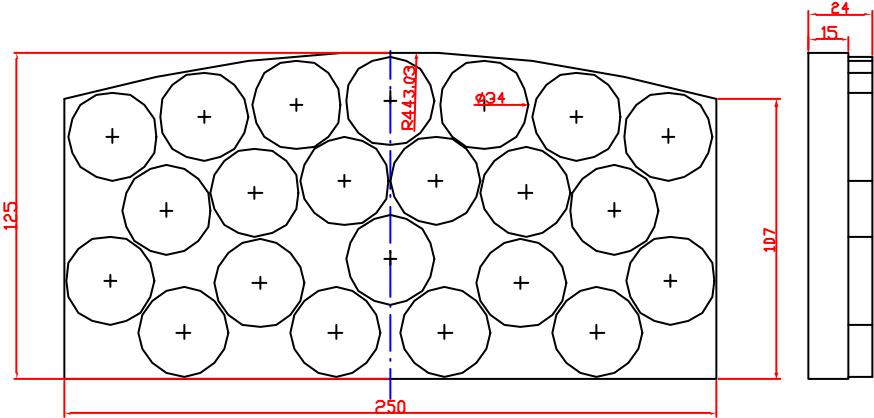

INDUSTRIAL CLUTCH PARTS LTD

Industrial Clutch Parts Ltd
Telephone: +44 (0) 1663 734 627
Email: sales@icpltd.co.uk, Website: www.icpltd.co.uk