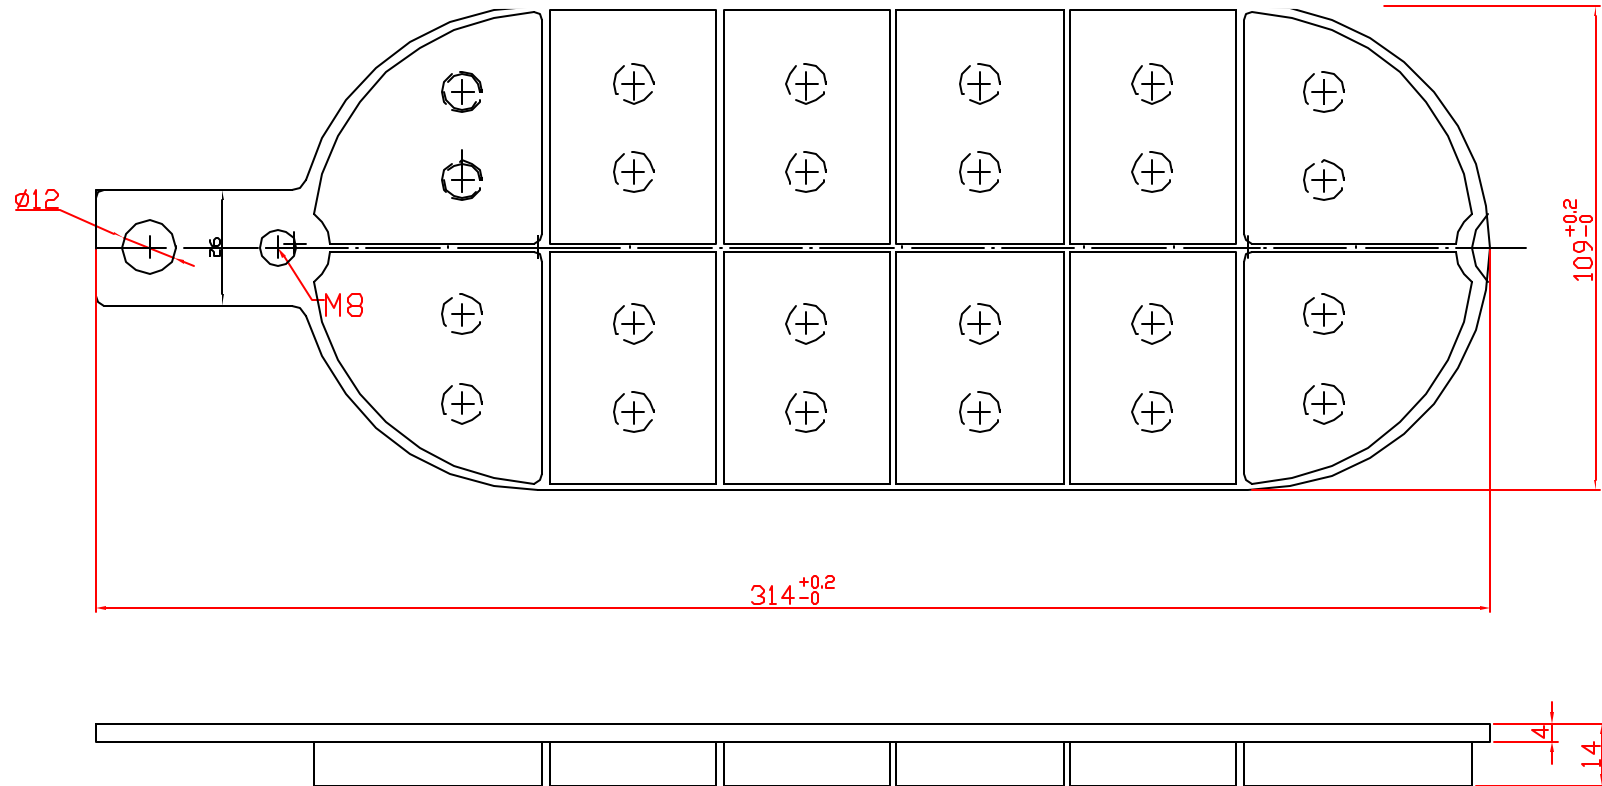

# INDUSTRIAL CLUTCH PARTS LTD

Industrial Clutch Parts Ltd  
Telephone: +44 (0) 1663 734 627  
Email: sales@icpltd.co.uk, Website: www.icpltd.co.uk