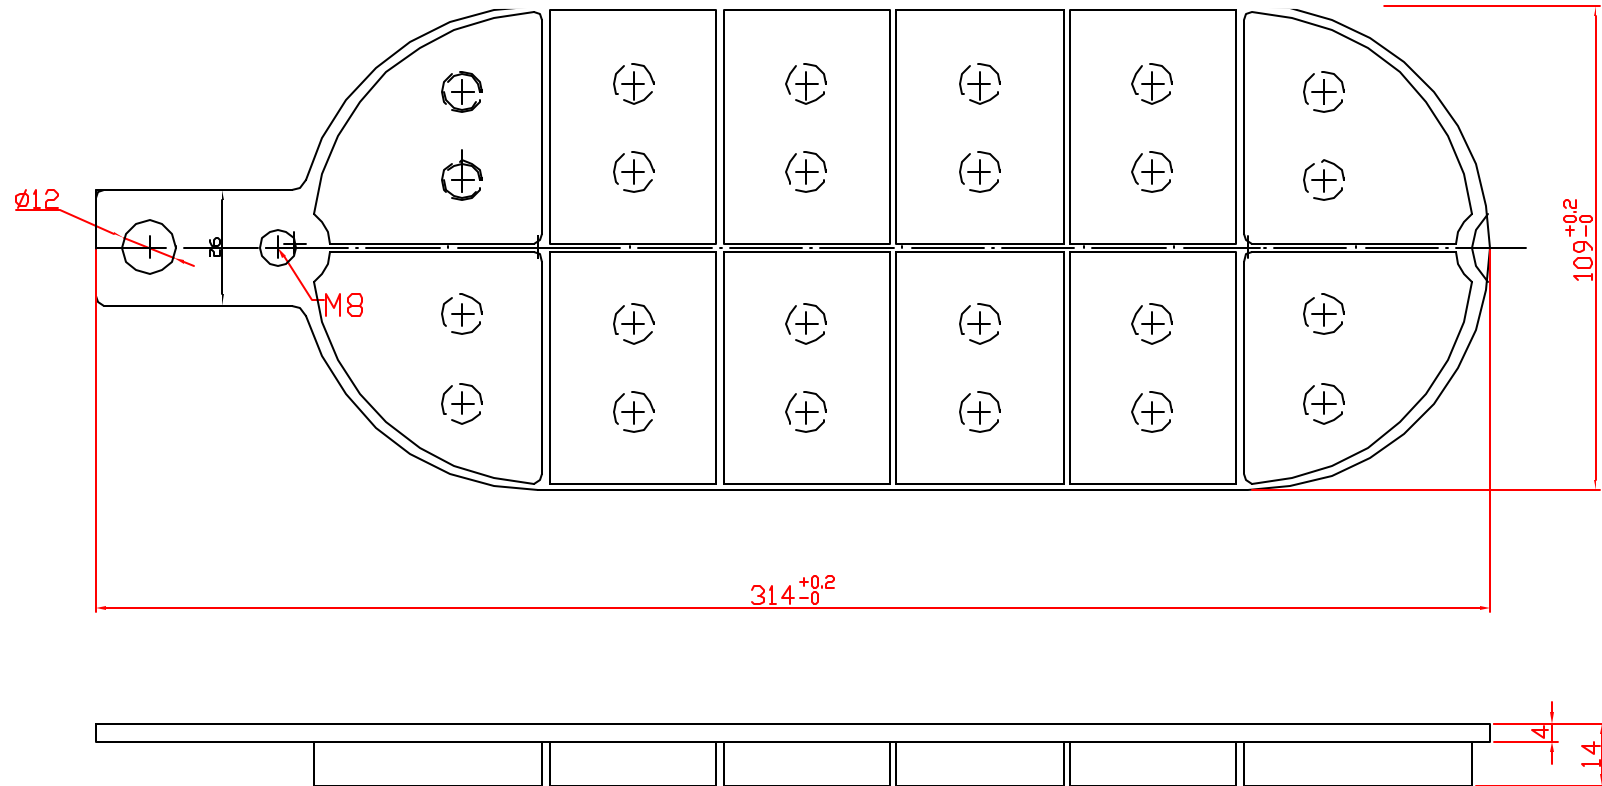

INDUSTRIAL CLUTCH PARTS LTD

Industrial Clutch Parts Ltd
Telephone: +44 (0) 1663 734 627
Email: sales@icpltd.co.uk, Website: www.icpltd.co.uk